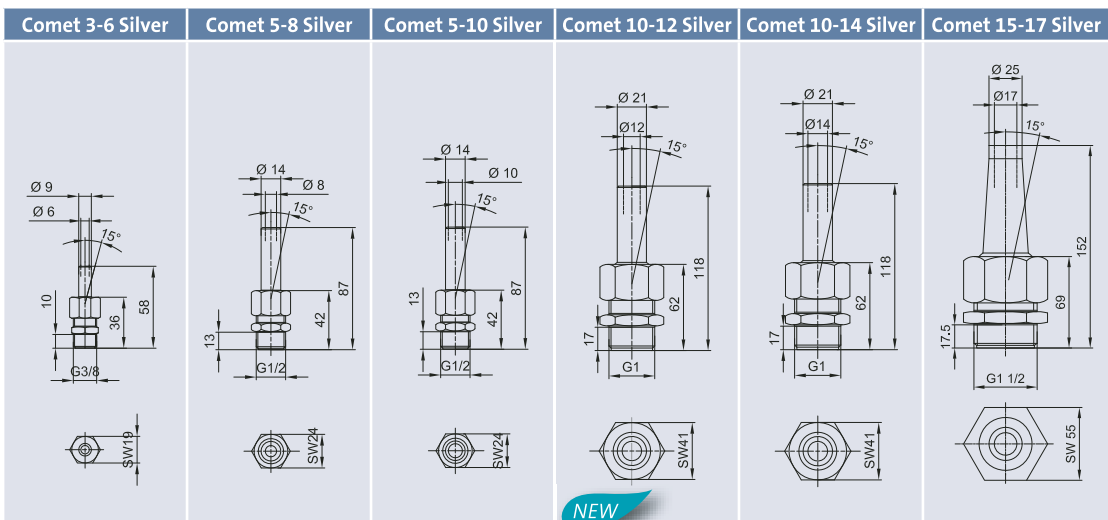

### Product characteristics at a glance

- Small to medium-sized single-jet nozzles
- Fountain heights 0.50 m to 12.00 m
- Clear wind-stable full jet
- 15° vertically pivoting ball joint
- Water-level independent
- With flow director
- Durable chromed and nickel plated brass
- Extensive design versatility: as a single fountain or in groups

NEW

		Comet 3-6 Silver		Comet 5-8 Silver		Comet 5-10 Silver		Comet 10-12 Silver		Comet 10-14 Silver		Comet 15-17 Silver	
Dimensions (Ø x H mm)		22 x 58		28 x 87		28 x 87		47.3 x 118		47 x 118		63 x 152	
Fountain height		DWB	DDB	DWB	DDB	DWB	DDB	DWB	DDB	DWB	DDB	DWB	DDB
		l/min	bar	l/min	bar	l/min	bar	l/min	bar	l/min	bar	l/min	bar
0.50	[m]	4.8	0.06	9.5	0.07	15	0.08	21	0.06	30	0.06	42	0.06
0.75	[m]	6.2	0.09	11.5	0.10	19	0.11	25	0.08	37	0.09	52	0.09
1.00	[m]	7.2	0.12	12.6	0.13	21	0.14	31	0.11	44	0.12	62	0.11
1.25	[m]	8.7	0.15	14.9	0.16	25	0.18	35	0.14	50	0.15	69	0.14
1.50	[m]	10.0	0.18	17.0	0.18	28	0.20	39	0.17	55	0.18	76	0.17
1.75	[m]	11.1	0.21	18.8	0.21	31	0.25	43	0.21	60	0.21	82	0.19
2.00	[m]	12.1	0.25	20.5	0.24	33	0.28	46	0.23	65	0.24	89	0.22
2.50	[m]	14.0	0.32	23.4	0.32	37	0.36	53	0.29	73	0.30	100	0.28
3.00	[m]	15.6	0.40	26.1	0.39	41	0.44	58	0.35	81	0.37	110	0.34
3.50	[m]			28.5	0.47	45	0.52	63	0.42	87	0.43	119	0.40
4.00	[m]			30.7	0.54	49	0.60	68	0.48	94	0.50	127	0.46
5.00	[m]					55	0.76	76	0.61	105	0.62	143	0.58
6.00	[m]					60	0.92	84	0.74	116	0.75	157	0.70
7.00	[m]							91	0.87	125	0.88	170	0.82
8.00	[m]							98	1.00	134	1.01	182	0.94
9.00	[m]									143	1.14	193	1.06
10.00	[m]									151	1.28	204	1.18
11.00	[m]											214	1.30
12.00	[m]											222	1.40
Material		Double coated brass											
Weight	[kg]	0.06		0.13		0.13		0.45		0.45		0.86	
Order no.		50721		50762		50722		45454		50723		50724	